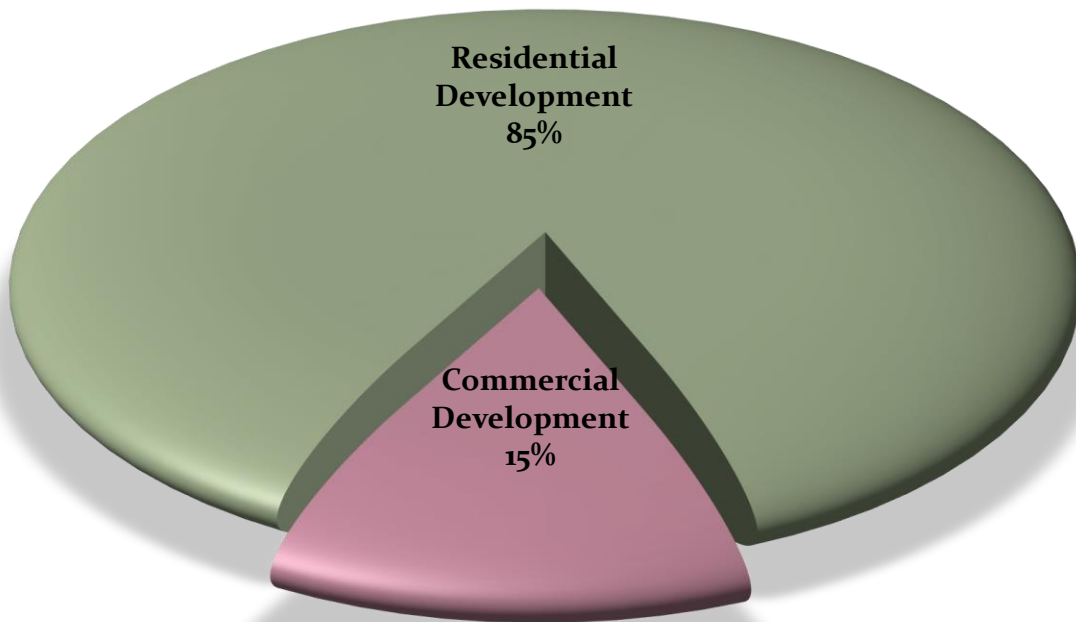

KANAWHA COUNTY
PLANNING & COMMUNITY DEVELOPMENT

MONTHLY ACTIVITY REPORT
JULY 2014

Demolition Cases July 2014

Permit Type	Permits Issued
Residential	50
Commercial	9
Total Permits	59

Building Permits July 2014

**Monetary Analysis of Building Permits
July 2014**

Code Violation Cases	Number of Cases
Cases Opened	11
Cases Closed	1

Code Violation Cases June 2014