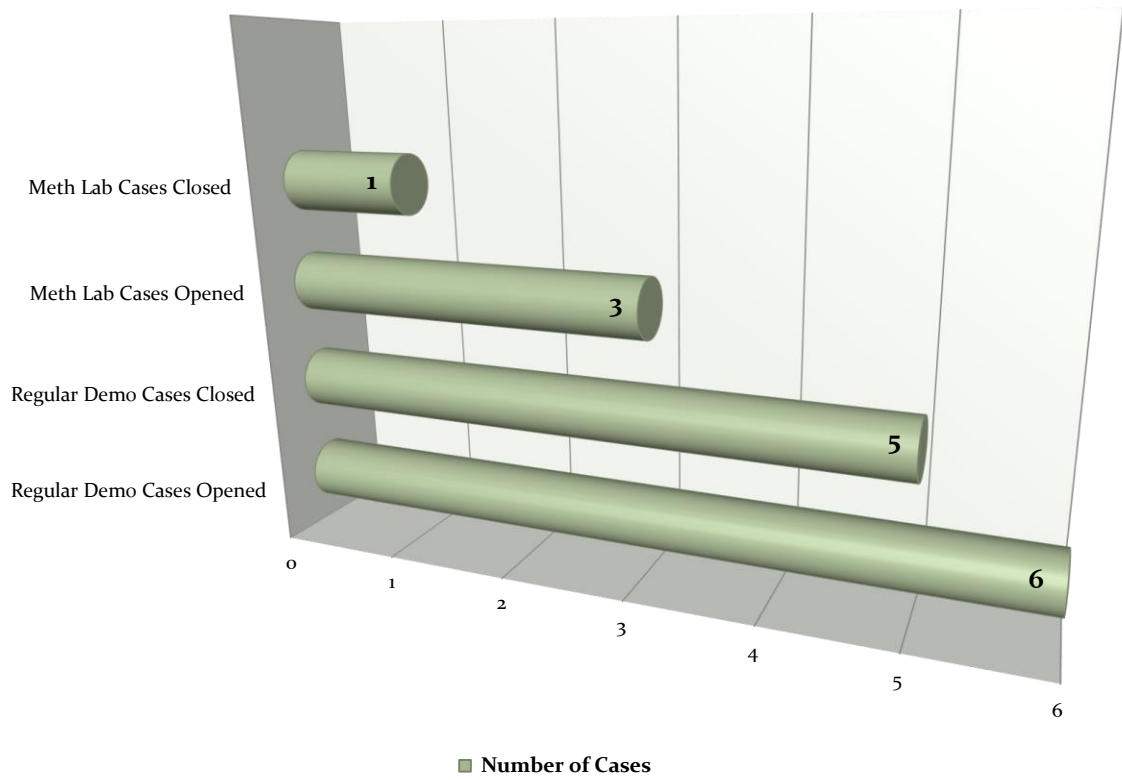

KANAWHA COUNTY
PLANNING & COMMUNITY DEVELOPMENT

MONTHLY ACTIVITY REPORT
JULY 2014

Demolition Cases July 2014

Permit Type	Permits Issued
Residential	50
Commercial	9
Total Permits	59

Building Permits July 2014