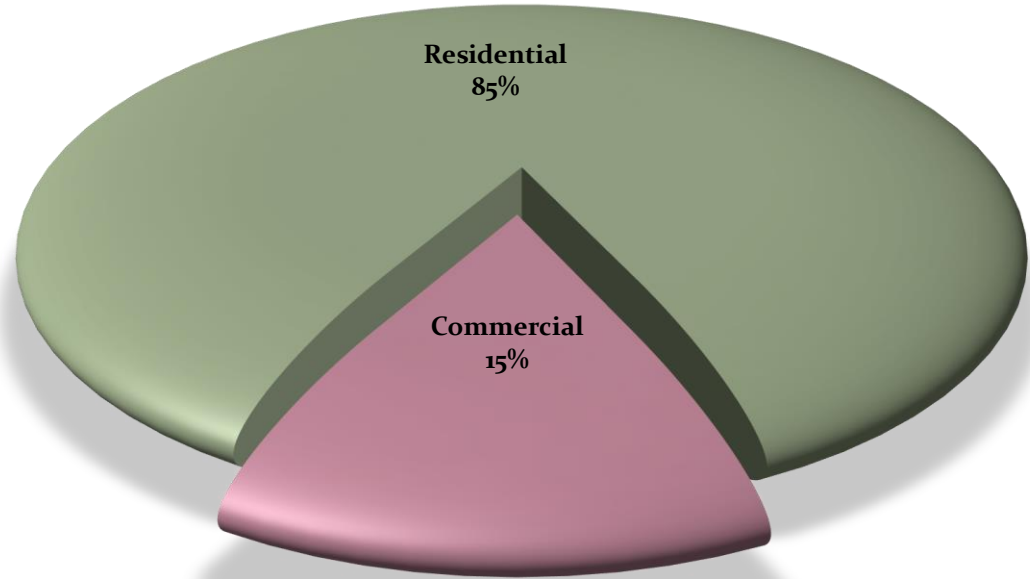

KANAWHA COUNTY
PLANNING & COMMUNITY DEVELOPMENT

MONTHLY ACTIVITY REPORT
JULY 2014

Demolition Cases July 2014

Permit Type	Permits Issued
Residential	50
Commercial	9
Total Permits	59

Building Permits July 2014

**Monetary Analysis of Building Permits
July 2014**

Code Violation Cases	Number of Cases
Cases Opened	11
Cases Closed	1

Code Violation Cases June 2014