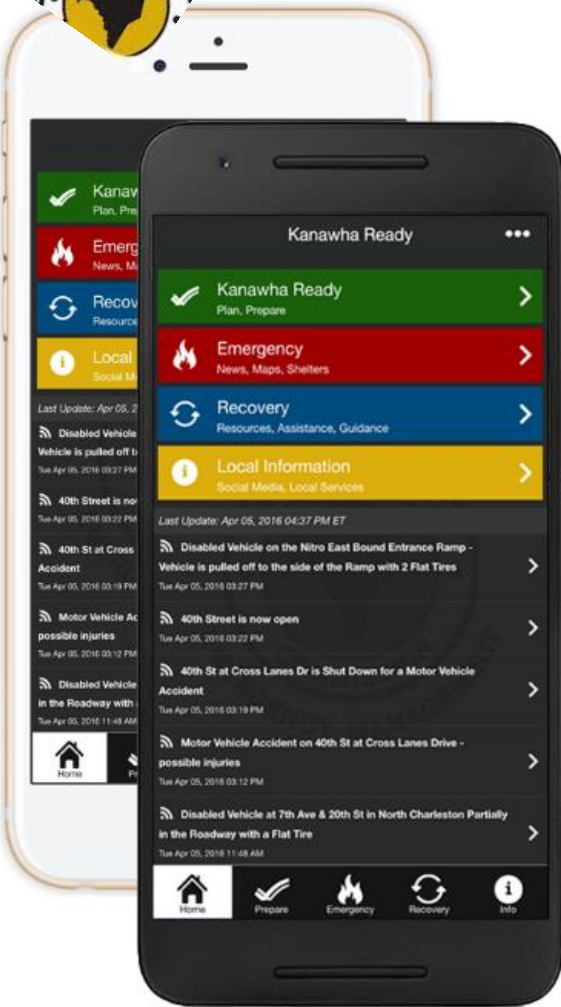

# ARE YOU READY?

Receive the latest news and emergency information for Kanawha County with the "KC Ready" app!

## READY

Use the Kanawha Ready Section to prepare for a variety of disasters, make an emergency kit. Plan ahead to protect yourself and your family

## REACT

When a disaster does occur, from floods and tornados to winter storms and hazardous materials, the Emergency section can give you the latest information, locate shelters in the area, and show you live traffic and maps of the region. Stay informed and stay **SAFE!**

## RECOVER

Resources may be needed for post-disaster recovery. The Recovery Section will list available resources and assistance centers in Kanawha County for you and your family.

A program from Metro 911 of Kanawha County, Swift 911 is a public emergency Notification system designed to make phone calls and send text messages During emergency situations. Metro 911 has access to publicly listed residential Phone numbers, but not unlisted numbers or cell phones.